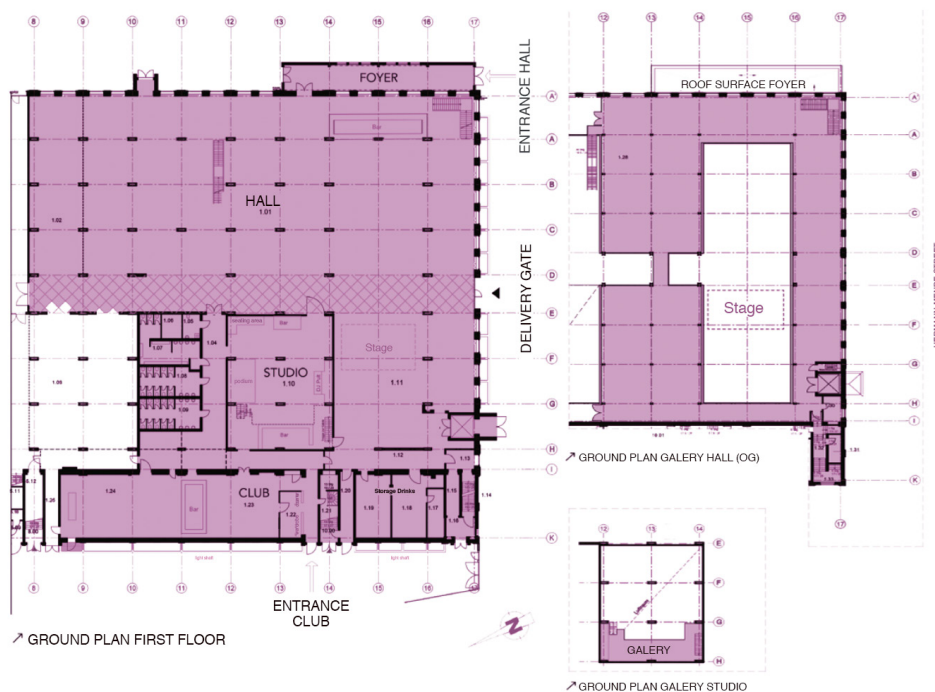

HERMANN-MENDE-STR. 1  
01099 DRESDEN  
+49 (0)351 418 85 330

OVERVIEW

Hall (EG)

AREA. **CA. 2.100 m<sup>2</sup>**  
 HEIGHT. **4,5 - 9,7 m**  
 CAPACITY. **CA. 1.800 PAX**  
 (STANDING)  
 CAPACITY. **CA. 500 - 1.600 PAX**  
 (SEATED)

Hall gallery (OG)

AREA. **CA. 960 m<sup>2</sup>**  
 HEIGHT. **MAX 4,2 m**

**Hall**

Cool, hip, extravagant! The gallery level extends the usable floor space of approx. 2100 m<sup>2</sup> by a further 960m<sup>2</sup>. It is the heart of the venue, as it offers guests a completely new perspective and opens up staging possibilities.

- Approx. 3000 m<sup>2</sup> roofed event area
- For concerts, exhibitions, congresses, meetings and sport events
- Up to 9,20 m ceiling height
- Backstage rooms in the basement are available on request